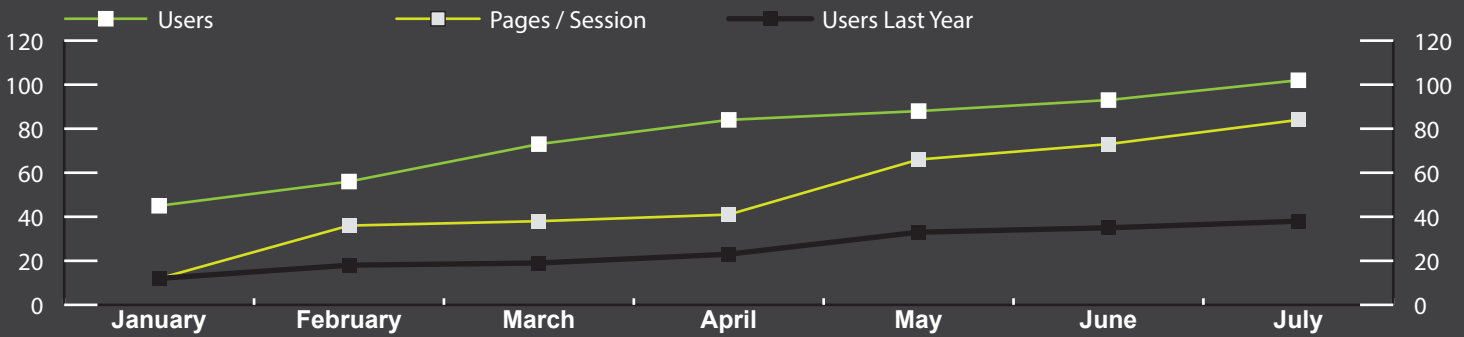

SEO LITE MEMBERSHIP REPORT

DECEMBER 2017

YOUR SITE IS SECURE

Active Users

643
THIS MONTH

525
LAST MONTH

PageSpeed RANK
63 / 100

TOP IMPRESSIONS

QUERIES	IMPRESSIONS	POSITION
1 home pest control	1,241	34.8
2 home pest inspection	626	37.7
3 boise pest control	245	19.3
4 pest	234	7.0

WORST POSITIONS

QUERIES	IMPRESSIONS	POSITION
1 mosquito control	1	497
2 rodent control services	1	476
3 exterminate bed bugs	2	436
4 commercial pest control	2	410

LAST UPDATES

- Added SSL Certificate
- Added keywords for home pest control

What are impressions or positions?

IMPRESSIONS

A link URL records an impression when it appears in a search result for a user. (even if the result is not scrolled into view)

POSITION

The position of the topmost link to your site or page in search results, averaged across all queries in which your site appeared.