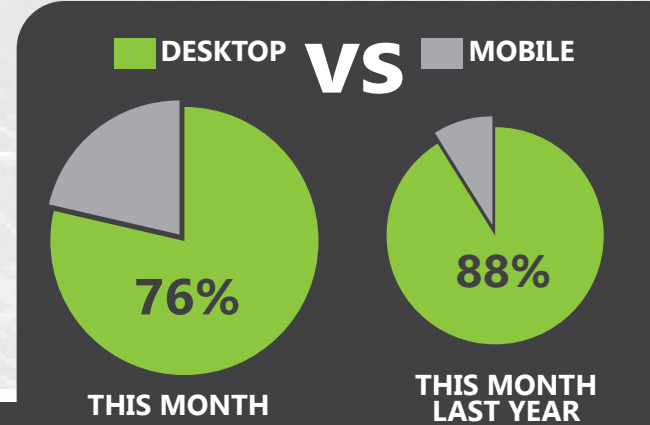

SEO LITE MEMBERSHIP REPORT

DECEMBER 2017

YOUR SITE IS SECURE

Active Users

643
THIS MONTH

525
LAST MONTH

PageSpeed RANK
63 / 100

TOP IMPRESSIONS